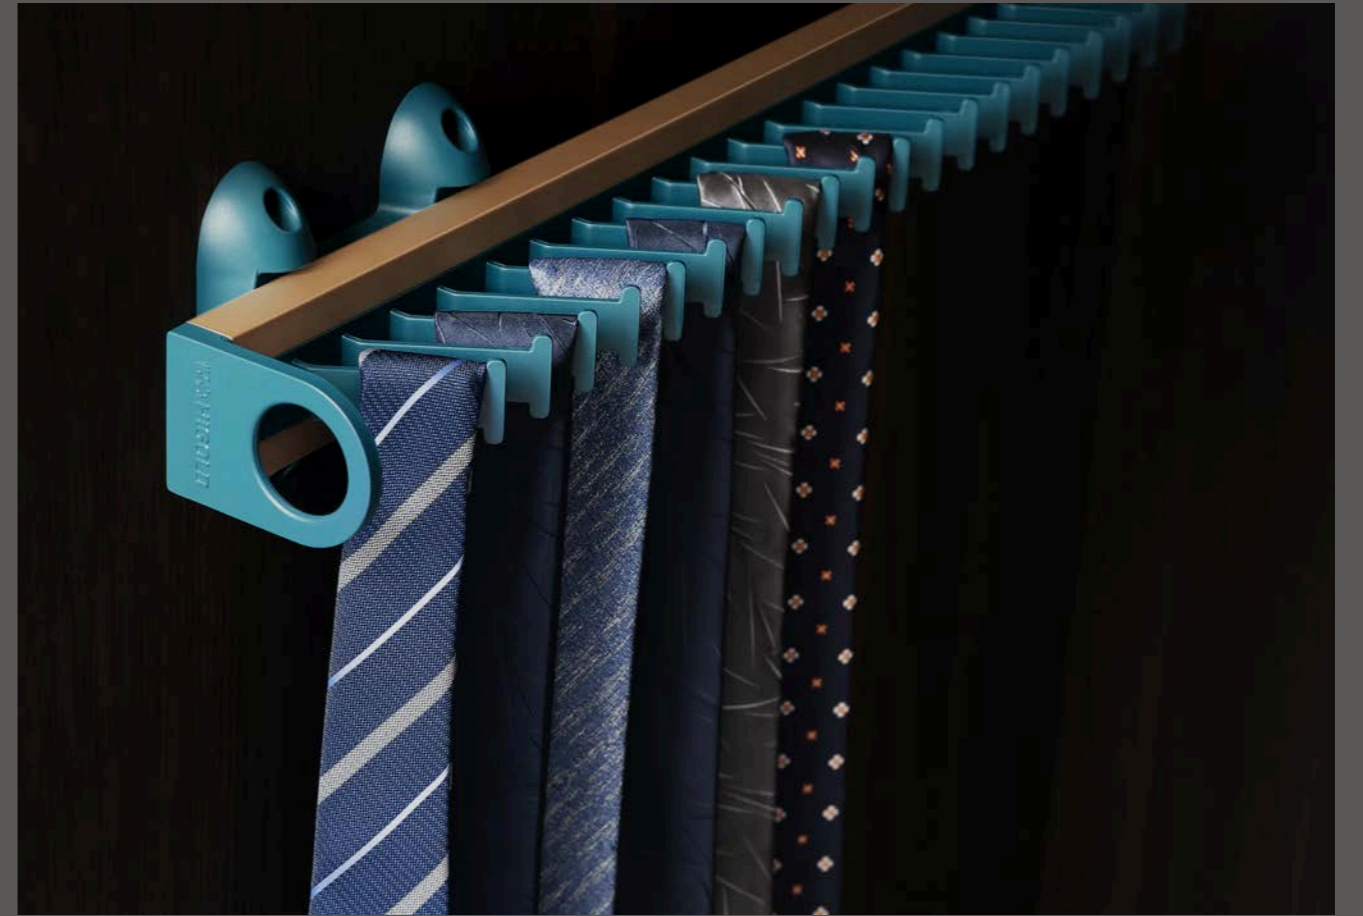

莫兰绿·领带架
MORAN GREEN TIE RACK

悬挂式收纳，避免邹巴巴出行；多款样式直观可见，方便上班出门前搭配。

Hanging storage avoids zoubaba travel; a variety of styles are intuitive and easy to match before going to work.