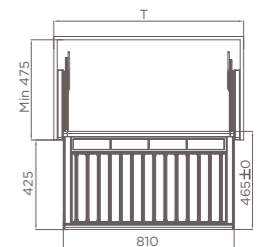

- 增加裤子收纳量
- 增加皮带收纳格
- Storage space for pants increased
- Belt storage compartment added

编码 ITEM NO.	柜体 CABINET	产品尺寸 SIZE
706021S	600 柜	510X465X91mm
706022S	700 柜	610X465X91mm
706023S	800 柜	710X465X91mm
706024S	900 柜	810X465X91mm