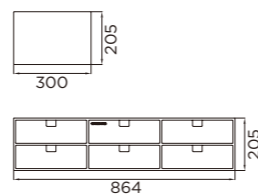

收纳抽
STORAGE DRAWER

- 建议收纳首饰、发饰、领结、领带、证件等小物件
- It is recommended to store jewelry, hair accessories, bow ties, ties, certificates and other small items

编码 ITEM NO.	规格 SPECIFICATIONS	产品尺寸 SIZE
706131M	大号	480 × 400 × 240mm
706132M	中号	400 × 360 × 240mm