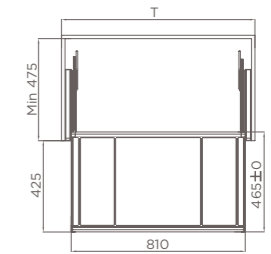

编码 ITEM NO.	柜体 CABINET	产品尺寸 SIZE
706001M	600 柜	510X465X45mm
706002M	700 柜	610X465X45mm
706003M	800 柜	710X465X45mm
706004M	900 柜	810X465X45mm

内衣收纳篮
UNDERWEAR STORAGE BOX

- 开放式自由区域
- 收纳内衣裤
- Open Free Zone
- Storage for underwear