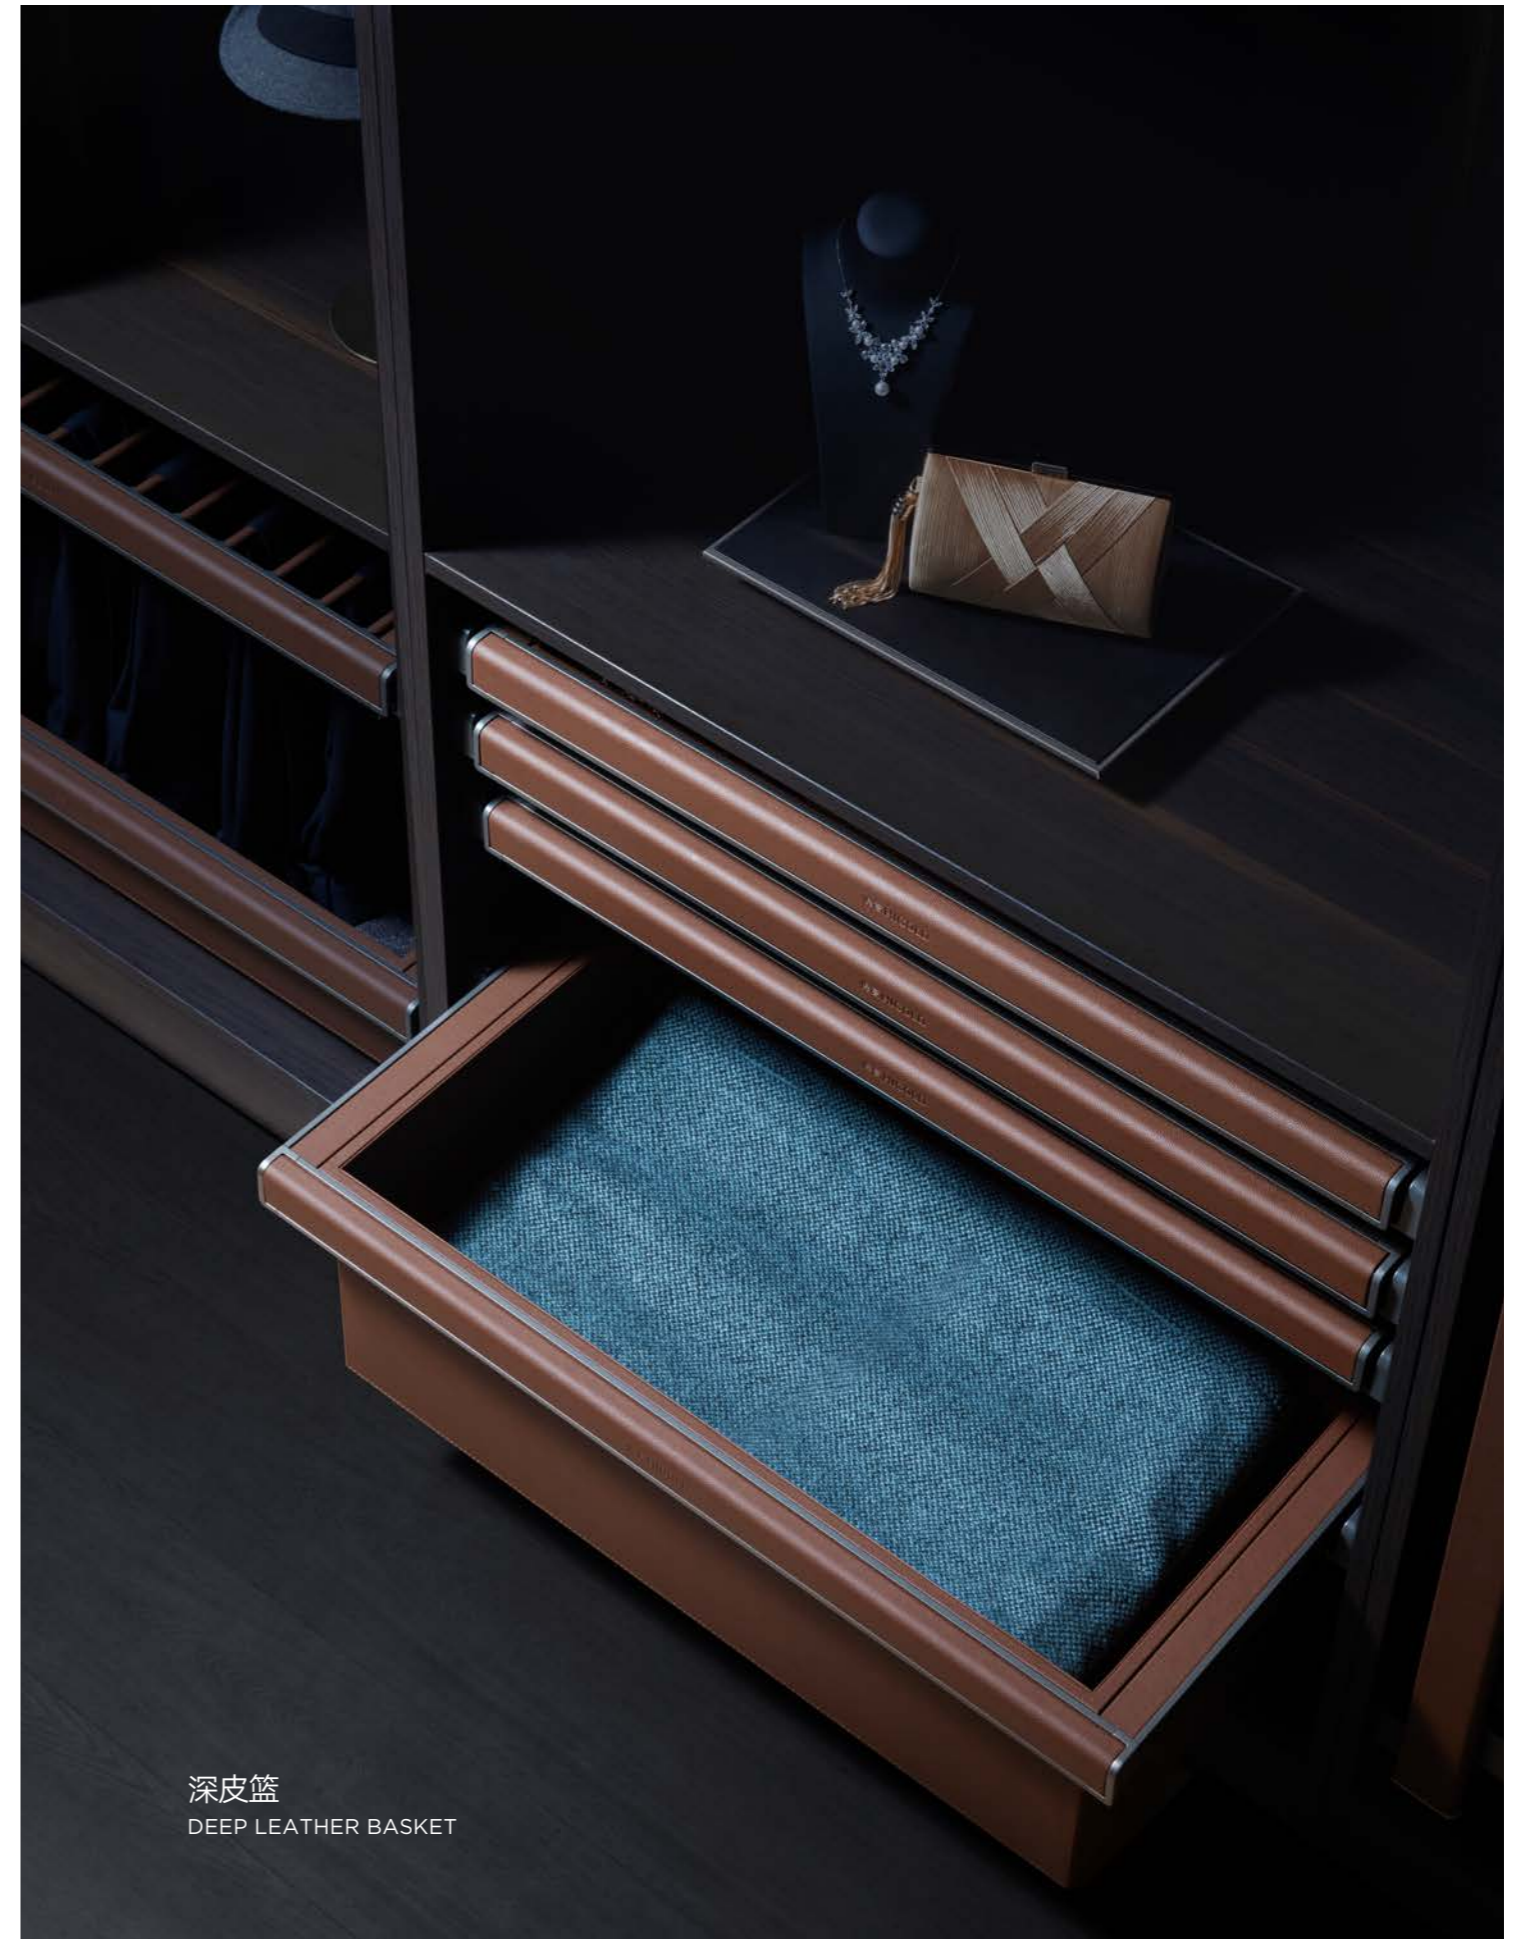

Private clothes, treat them carefully, neatly store them in the most private wardrobe space, purely restrained.

悍高 HIGOLD

悍高 HIGOLD

高级灰·深浅皮篮

MULTI-FUNCTIONAL STORAGE BOX

浅皮篮可收纳丝绸、亚麻或较薄的可折叠衣物，深皮篮可收纳换季较厚或过季不常穿的衣物。

The shallow leather basket can store silk, linen, or thin foldable clothing, and the deep leather basket can store thicker clothing that changes seasons or is not often worn out of season.

HIGOLD

高级灰·裤架收纳架
TROUSERS RACK