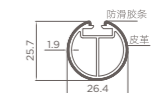

编码 ITEM NO.	规格 SPECIFICATIONS	产品尺寸 SIZE
706181M	3 米	3000X25.8X26.4mm
706183M	600mm	530X26.4X70mm
706184M	800mm	730X26.4X70mm
706185M	900mm	830X26.4X70mm
706186M	1100mm	1030X26.4X70mm