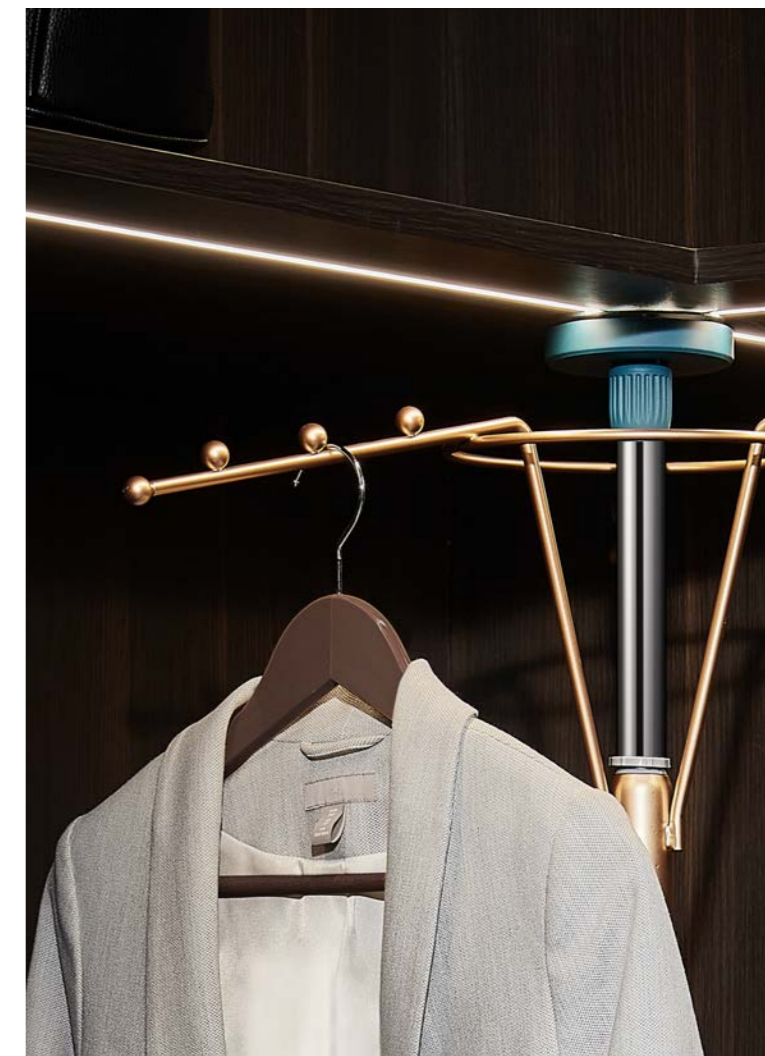

莫兰绿·三层转角衣物架

THREE-LAYER CORNER CLOTHES BASKET

将纵向空间切割成三层可用位置，大容量收纳包包、服饰、皮箱，解决传统衣柜转角位难以利用的难题。

Cut the difficult-to-use high and deep space at the corner into three usable positions, transforming it into a large-capacity space for storing bags, clothing, and suitcases.