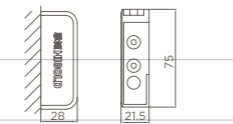

- 顶装侧装两用，安装尺寸灵活
- 航空铝合金，简洁大方，耐磨防刮
- Hang for trousers and skirts with accessories
- Teak+ zinc alloy+ iron wire+ leather

编码 ITEM NO.	产品尺寸 SIZE
703660S	28x21.5x75mm

阻尼升降衣物架
CLOTHING LIFTING RACK