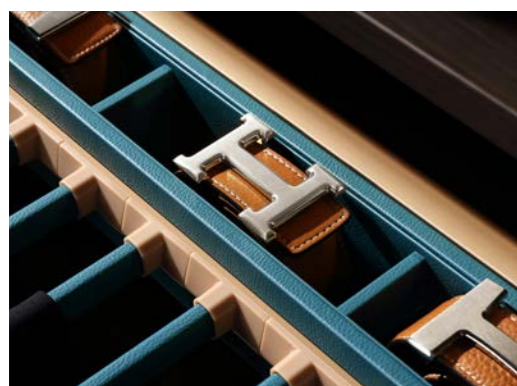

悬挂式收纳，避免邹巴巴出行；多款样式直观可见，方便上班出门前搭配。

Hanging storage avoids zoubaba travel; a variety of styles are intuitive and easy to match before going to work.

莫兰绿·裤架收纳架
PANTA RACK STORAGE RACK

新增裤带收纳格，收纳整齐，随用随取。

The belt storage compartment is newly added, which is neatly stored and can be taken as needed.