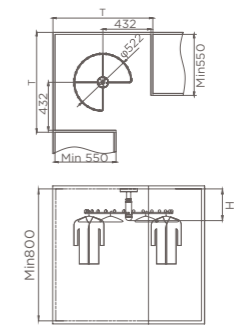

- 满足转角柜内上部区域的利用
- 收纳大衣、套装、长裙
- Utilization of corner cabinet
- Storage for coats, suits, long skirts

编码 ITEM NO.	柜体 CABINET	产品尺寸 SIZE
703501S	≥ 900 柜	522X188mm

O形转角衣物架
O-SHAPED CORNER CLOTHES RACK