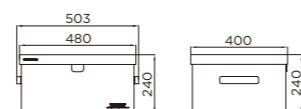

收纳盒
STORAGE BOX

- 大号、小号两种规格可选
- 可单个或多个搭配使用
- 建议收纳闲置衣帽、小孩玩具等物件
- Large and small sizes are available
- Can be used with single or multiple
- It is recommended to store idle clothes and hats, children's toys and other items

编码 ITEM NO.	规格 SPECIFICATIONS	产品尺寸 SIZE
706131S	大号	480 × 400 × 240mm
706132S	中号	400 × 360 × 240mm