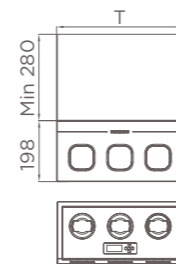

- 内装有微型马达
- 机械表置于表盘内可达自动上发条效果
- 保证爱表闲置时仍正常运转
- Micro motor
- Achieve the effect of automatic winding
- Run smoothly after idle

编码 ITEM NO.	规格 SPECIFICATIONS	产品尺寸 SIZE
706154M	410/3 头	410X300X205mm
706156M	600 柜 /4 头	560X300X205mm
706157M	700 柜 /5 头	660X300X205mm
706158M	800 柜 /5 头	760X300X205mm
706159M	900 柜 /6 头	860X300X205mm