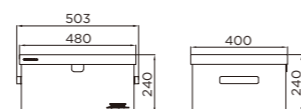

收纳盒
STORAGE BOX

- 大号、小号两种规格可选
- 可单个或多个搭配使用
- 建议收纳闲置衣帽、小孩玩具等物件
- Large and small sizes are available
- Can be used with single or multiple
- It is recommended to store idle clothes and hats, children's toys and other items

编码 ITEM NO.	规格 SPECIFICATIONS	产品尺寸 SIZE
706131M	大号	480 × 400 × 240mm
706132M	中号	400 × 360 × 240mm