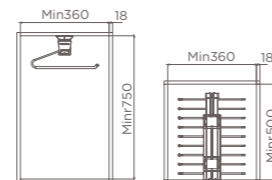

- 展示直观、方便拿取
- 满足裤子收纳
- Intuitive display and easy to pick
- Storage for pants

编码 ITEM NO.	柜体 CABINET	产品尺寸 SIZE
703502S	600 柜	350X453X171mm

裤架收纳架
PANTS RACK STORAGE RACK