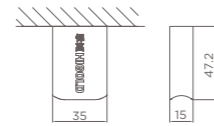

- 顶装设计，安装尺寸灵活
- 航空铝合金，简洁大方，耐磨防刮
- Hang for trousers, skirts and pants
- Teak+ zinc alloy+ iron wire+ leather

编码 ITEM NO.	产品尺寸 SIZE
703640S	35x15x47.2mm

椭圆形挂衣杆管座
PANTS RACK