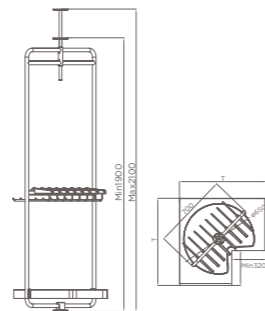

- 满足转角柜内整体区域的利用
- 建议收纳皮箱、裤裙、服饰
- Utilization of corner cabinet
- Storage for suitcase and clothing

编码 ITEM NO.	柜体 CABINET	产品尺寸 SIZE
706202S	≥ 800 柜	700X650X(1850-2000)mm

加高穿衣镜
FULL-LENGTH MIRROR