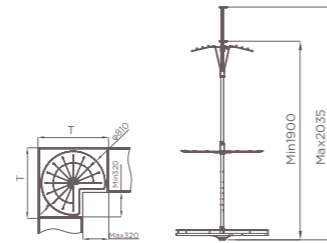

三层转角衣物架
THREE-LAYER CORNER CLOTHES BASKET

- 满足转角柜内整体区域的利用
- 建议收纳皮箱、裤裙、服饰
- Utilization of corner cabinet
- Storage for suitcase and clothing

编码 ITEM NO.	柜体 CABINET	产品尺寸 SIZE
703551S	≥ 900 柜	810X(1900-2100)mm
703552S	≥ 800 柜	720X(1900-2100)mm

椭圆形挂衣杆 (皮革) OVAL CLOTHES RAIL

- 皮革完全覆盖衣杆 · 可顶装可侧装
- Rail fully covered in leather · Top and side installation

编码 ITEM NO.	规格 SPECIFICATIONS	产品尺寸 SIZE
706191S	3 米	3000X16.4X35.4mm
706193S	600mm	558X21.5X75mm
706194S	800mm	758X21.5X75mm
706195S	900mm	858X21.5X75mm
706196S	1100mm	1058X21.5X75mm

椭圆形挂衣杆 (皮革带灯) OVAL CLOTHES RAIL WITH LIGHT

- 皮革装饰 · 配套 LED 灯 · 可顶装可侧装
- Leather decoration · LED · Top and side mounting

编码 ITEM NO.	规格 SPECIFICATIONS	产品尺寸 SIZE
706171S	3 米	3000X17X36mm
706173S	600mm	558X21.5X75mm
706174S	800mm	758X21.5X75mm
706175S	900mm	858X21.5X75mm
706176S	1100mm	1058X21.5X75mm

圆形挂衣杆 (皮革) ROUND CLOTHES RAIL

- 皮革完全覆盖衣杆 · 顶装安装
- Rail fully covered in leather · Top installation

编码 ITEM NO.	规格 SPECIFICATIONS	产品尺寸 SIZE
706181S	3 米	3000X25.8X26.4mm
706183S	600mm	530X26.4X70mm
706184S	800mm	730X26.4X70mm
706185S	900mm	830X26.4X70mm
706186S	1100mm	1030X26.4X70mm