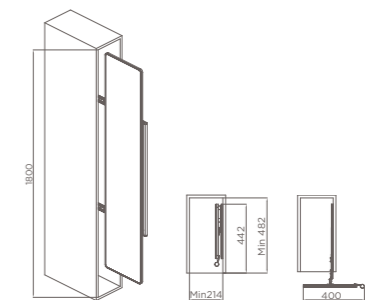

领带架
TIE RACK

- 整齐收纳、直观展示多款领带
- 方便拿取
- Store neatly and display intuitively
- Easy to take

编码 ITEM NO.	柜体 CABINET	产品尺寸 SIZE
703541M	≥ 150 柜	85X445X95mm

旋转衣架
ROTATING CLOTHES HANGER

- 满足转角柜内上部区域的利用
- 收纳大衣、套装、长裙
- Utilization of corner cabinet
- Storage for coats, suits, long skirts

编码 ITEM NO.	柜体 CABINET	产品尺寸 SIZE
703501M	≥ 900 柜	522X188mm

O形转角衣物架
O-SHAPED CORNER CLOTHES RACK

- 满足转角柜内整体区域的利用
- 建议收纳皮箱、裤裙、服饰
- Utilization of corner cabinet
- Storage for suitcase and clothing

编码 ITEM NO.	柜体 CABINET	产品尺寸 SIZE
706202M	≥ 800 柜	700X650X(1850-2000)mm

加高穿衣镜
FULL-LENGTH MIRROR

- 1.69cm 高全身镜
- 全身搭配，清晰看见
- 1.69cm full-length mirror
- Clothing matching with clear view

编码 ITEM NO.	柜体 CABINET	产品尺寸 SIZE
706161M	1.7m 柜	46X370X1700mm

三层转角衣物架
THREE-LAYER CORNER CLOTHES BASKET