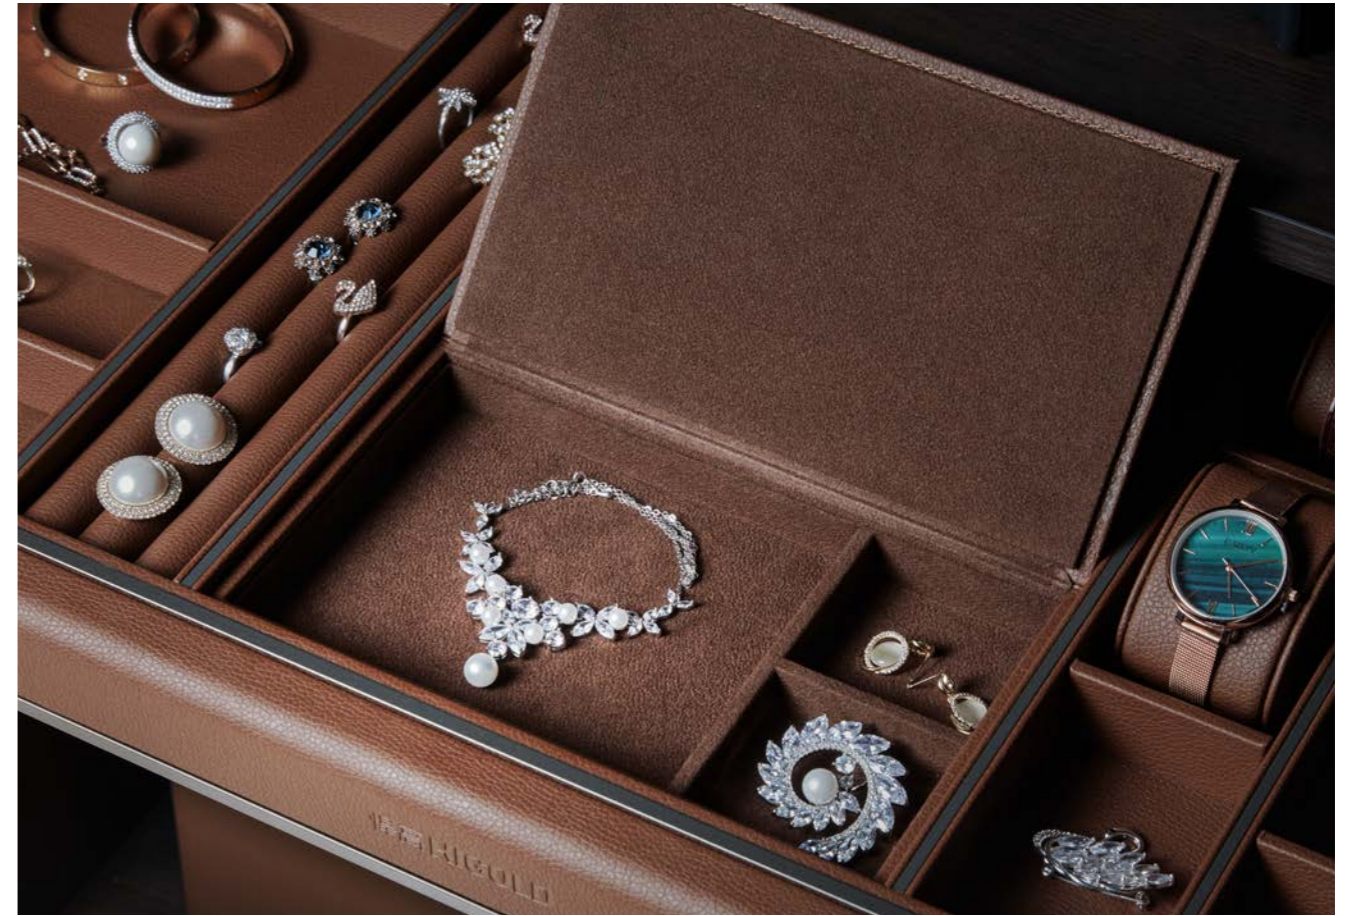

高级灰·饰物收纳盒
ACCESSORIES STORAGE BOX

耳饰、首饰、发饰一篮收纳，新增植绒带盖首饰收纳盒，每次都像打开珍宝盒，仪式感满满。

Earrings, jewelry, and hair accessories are stored in a basket, and a new flocked jewelry storage box with lid is added. Every time it is like opening a treasure box, it is full of ritual.