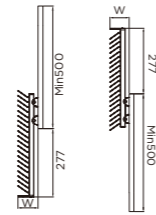

- 整齐收纳、直观展示多款领带
- 方便拿取
- Store neatly and display intuitively
- Easy to take

编码 ITEM NO.	柜体 CABINET	产品尺寸 SIZE
703541S	≥ 150 柜	85X445X95mm

旋转衣架
ROTATING CLOTHES HANGER