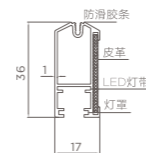

编码 ITEM NO.	规格 SPECIFICATIONS	产品尺寸 SIZE
706171S	3 米	3000X17X36mm
706173S	600mm	558X21.5X75mm
706174S	800mm	758X21.5X75mm
706175S	900mm	858X21.5X75mm
706176S	1100mm	1058X21.5X75mm