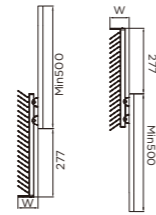

- 整齐收纳、直观展示多款领带
- 方便拿取
- Store neatly and display intuitively
- Easy to take

编码 ITEM NO.	柜体 CABINET	产品尺寸 SIZE
703541M	≥ 150 柜	85X445X95mm

旋转衣架
ROTATING CLOTHES HANGER