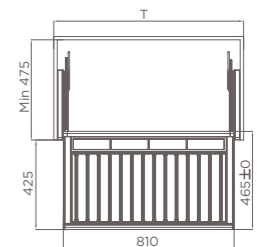

编码 ITEM NO.	柜体 CABINET	产品尺寸 SIZE
703573M (左侧安装)	400 柜	356X471X780mm
703574M (右侧安装)	400 柜	356X471X780mm

顶装裤架
TOP MOUNTED PANTS RACK

- 展示直观、方便拿取
- 满足裤子收纳
- Intuitive display and easy to pick
- Storage for pants

编码 ITEM NO.	柜体 CABINET	产品尺寸 SIZE
703502M	600 柜	350X453X171mm

裤架收纳架
PANTS RACK STORAGE RACK

- 增加裤子收纳量
- 增加皮带收纳格
- Storage space for pants increased
- Belt storage compartment added

编码 ITEM NO.	柜体 CABINET	产品尺寸 SIZE
706021M	600 柜	510X465X91mm
706022M	700 柜	610X465X91mm
706023M	800 柜	710X465X91mm
706024M	900 柜	810X465X91mm