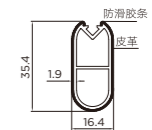

编码 ITEM NO.	规格 SPECIFICATIONS	产品尺寸 SIZE
706191M	3 米	3000X16.4X35.4mm
706193M	600mm	558X21.5X75mm
706194M	800mm	758X21.5X75mm
706195M	900mm	858X21.5X75mm
706196M	1100mm	1058X21.5X75mm

圆形挂衣杆（皮革） ROUND CLOTHES RAIL