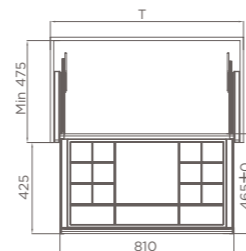

- 开放式自由区域
- 收纳内衣裤
- Open Free Zone
- Storage for underwear

编码 ITEM NO.	柜体 CABINET	产品尺寸 SIZE
706011S	600 柜	510X465X91mm
706012S	700 柜	610X465X91mm
706013S	800 柜	710X465X91mm
706014S	900 柜	810X465X91mm

浅皮篮
SHALLOW LEATHER BASKET