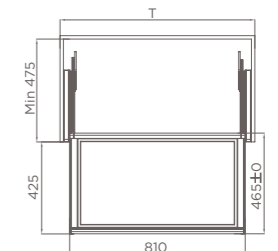

- 一体皮篮通用铝合金框架
- 建议收纳衣物、毛毯、毛巾、围巾等
- Universal aluminum alloy frame for one-piece leather basket
- Storage for clothing, blankets, towels, scarves

编码 ITEM NO.	柜体 CABINET	产品尺寸 SIZE
706031S	600 柜	510X465X151mm
706032S	700 柜	610X465X151mm
706033S	800 柜	710X465X151mm
706034S	900 柜	810X465X151mm