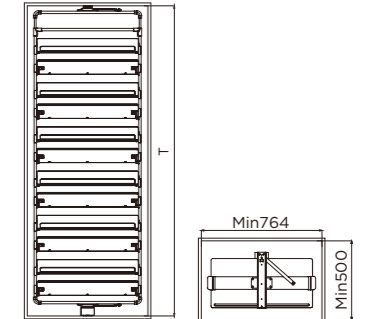

- 满足大量爱鞋的收纳
- 倾斜展示，拿取方便
- Storage for a large number of love shoes
- Tilt display, easy to take

编码 ITEM NO.	规格 SPECIFICATIONS	产品尺寸 SIZE
703591S	800 柜 (12 层)	355X685X(1910-2110)mm
703592S	800 柜 (10 层)	355X685X(1630-1830)mm
703593S	800 柜 (8 层)	355X685X(1350-1550)mm
703595S	800 柜 (4 层)	355X685X(790-990)mm

摇表器
METER SHAKER