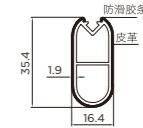

编码 ITEM NO.	规格 SPECIFICATIONS	产品尺寸 SIZE
706191S	3 米	3000X16.4X35.4mm
706193S	600mm	558X21.5X75mm
706194S	800mm	758X21.5X75mm
706195S	900mm	858X21.5X75mm
706196S	1100mm	1058X21.5X75mm