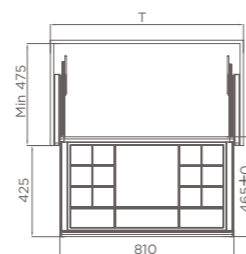

- 开放式自由区域
- 收纳内衣裤
- Open Free Zone
- Storage for underwear

编码 ITEM NO.	柜体 CABINET	产品尺寸 SIZE
706011M	600 柜	510X465X91mm
706012M	700 柜	610X465X91mm
706013M	800 柜	710X465X91mm
706014M	900 柜	810X465X91mm

浅皮篮
SHALLOW LEATHER BASKET