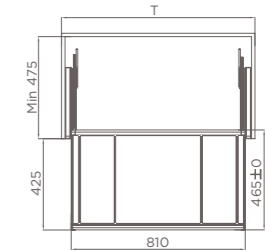

- U 型简易收纳格
- 建议收纳手套、围巾、毛巾、丝巾等
- U-shaped simple storage compartment
- Storage for gloves, scarves, towels, silk towels

编码 ITEM NO.	柜体 CABINET	产品尺寸 SIZE
706001S	600 柜	510X465X45mm
706002S	700 柜	610X465X45mm
706003S	800 柜	710X465X45mm
706004S	900 柜	810X465X45mm

内衣收纳篮
UNDERWEAR STORAGE BOX