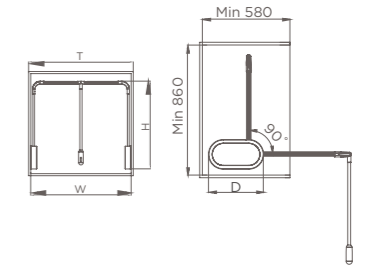

- 充分利用衣柜高区域，进行常用服饰收纳
- 不同身高家庭成员，拿取衣物更方便
- Storage for clothing with closet high area
- Convenient to take clothes

编码 ITEM NO.	柜体 CABINET	产品尺寸 SIZE
703158S	(500-600) 柜	(464-564)X366X792mm
703157S	(700-900) 柜	(664-864)X366X792mm
703156S	(900-1100) 柜	(864-1064)X366X792mm

双层转篮
DOUBLE-LAYER CAROUSEL