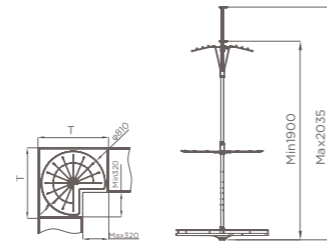

椭圆形挂衣杆（皮革带灯） OVAL CLOTHES RAIL WITH LIGHT