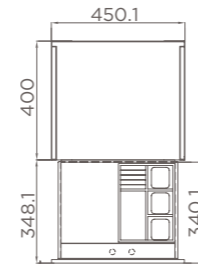

编码 ITEM NO.	柜体 CABINET	产品尺寸 SIZE
703297S	≥ 490 柜	450X412X205mm