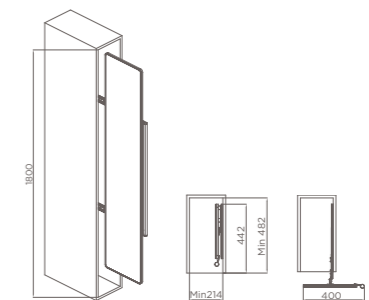

编码 ITEM NO.	柜体 CABINET	产品尺寸 SIZE
703501S	≥ 900 柜	522X188mm

O形转角衣物架
O-SHAPED CORNER CLOTHES RACK

- 满足转角柜内整体区域的利用
- 建议收纳皮箱、裤裙、服饰
- Utilization of corner cabinet
- Storage for suitcase and clothing

编码 ITEM NO.	柜体 CABINET	产品尺寸 SIZE
706202S	≥ 800 柜	700X650X(1850-2000)mm

加高穿衣镜
FULL-LENGTH MIRROR

- 1.69m 高全身镜
- 全身搭配，清晰看见
- 1.69cm full-length mirror
- Clothing matching with clear view

编码 ITEM NO.	柜体 CABINET	产品尺寸 SIZE
706161S	1.7m 柜	46X370X1700mm

三层转角衣物架
THREE-LAYER CORNER CLOTHES BASKET