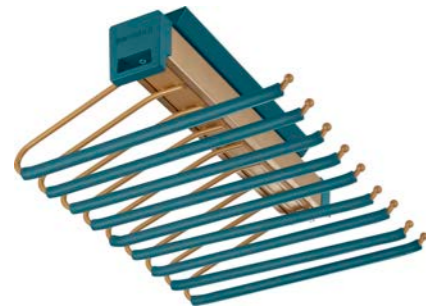

- 侧式抽出方便拿取及展示
- 建议收纳钱夹、手袋、皮包、大号丝巾等常用物件摆放
- Side-draw for convenient pick and display
- Storage for wallets, handbags, silk scarves

编码 ITEM NO.	柜体 CABINET	产品尺寸 SIZE
703573M (左侧安装)	400 柜	356X471X780mm
703574M (右侧安装)	400 柜	356X471X780mm

顶装裤架
TOP MOUNTED PANTS RACK

- 展示直观、方便拿取
- 满足裤子收纳
- Intuitive display and easy to pick
- Storage for pants

编码 ITEM NO.	柜体 CABINET	产品尺寸 SIZE
703502M	600 柜	350X453X171mm