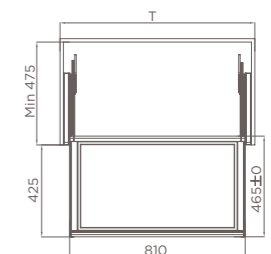

- 一体皮篮通用铝合金框架
- 建议收纳衣物、毛毯、毛巾、围巾等
- Universal aluminum alloy frame for one-piece leather basket
- Storage for clothing, blankets, towels, scarves

编码 ITEM NO.	柜体 CABINET	产品尺寸 SIZE
706031M	600 柜	510X465X151mm
706032M	700 柜	610X465X151mm
706033M	800 柜	710X465X151mm
706034M	900 柜	810X465X151mm