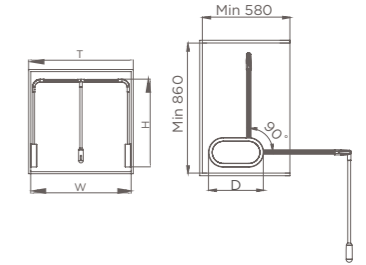

特别适合大衣柜，挂得再高也能拿。

Particularly suitable for large wardrobes, you can hold it no matter how high.

莫兰绿·穿衣镜
FULL-LENGTH MIRROR

169cm 的高度，清晰展示身上每个小配饰的整体搭配效果。

The height of 169cm clearly shows the overall matching effect of each small accessory on the body.

圆形挂衣杆管座
CLOTHES HANGING

- 顶装设计，安装尺寸灵活
- 航空铝合金，简洁大方，耐磨防刮
- Hang for trousers, skirts and pants
- Teak+ zinc alloy+ iron wire+ leather

编码 ITEM NO.	产品尺寸 SIZE
703640M	35x15x47.2mm

椭圆形挂衣杆管座
PANTS RACK

- 顶装侧装两用，安装尺寸灵活
- 航空铝合金，简洁大方，耐磨防刮
- Hang for trousers and skirts with accessories
- Teak+ zinc alloy+ iron wire+ leather

编码 ITEM NO.	产品尺寸 SIZE
703660M	28x21.5x75mm

阻尼升降衣物架
CLOTHING LIFTING RACK

- 充分利用衣柜高区域，进行常用服饰收纳
- 不同身高家庭成员，拿取衣物更方便
- Storage for clothing with closet high area
- Convenient to take clothes

编码 ITEM NO.	柜体 CABINET	产品尺寸 SIZE
703158M	(500-600) 柜	(464-564)X366X792mm
703157M	(700-900) 柜	(664-864)X366X792mm
703156M	(900-1100) 柜	(864-1064)X366X792mm