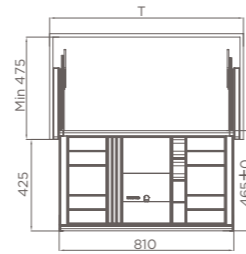

- 增加可携带式首饰盒
- 增加植绒自由收纳首饰盒
- 建议收纳手镯、手链、胸针、戒指、耳环、手表发饰、眼镜等首饰
- Portable jewelry boxes added· Flocking free storage jewelry box
- Storage for bracelets, watches, brooches, etc

编码 ITEM NO.	柜体 CABINET	产品尺寸 SIZE
706041M	600 柜	510X465X45mm
706042M	700 柜	610X465X45mm
706043M	800 柜	710X465X45mm
706044M	900 柜	810X465X45mm

多功能收纳格
MULTI-FUNCTIONAL STORAGE BOX