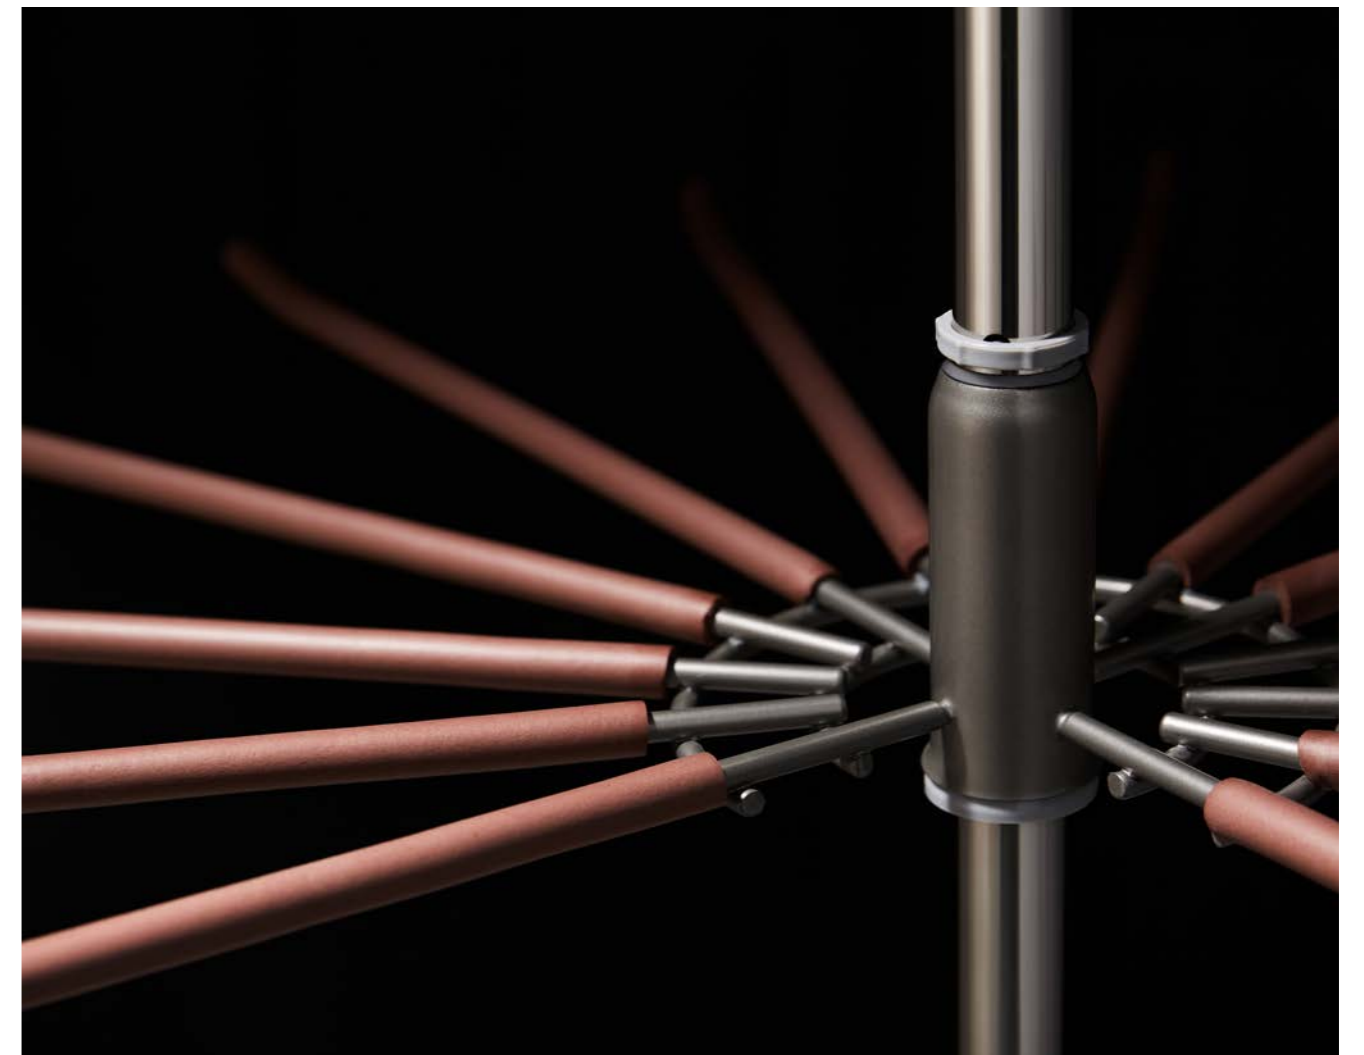

高级灰·三层转角衣物架

THREE-LAYER CORNER CLOTHES BASKET

将衣柜转角空间分割成三层可用位置，使纵向空间更能收纳大量包包、服饰、皮箱，解决传统转角衣柜的收纳难题。

The corner space of the wardrobe is divided into three layers of available positions, so that the vertical space can accommodate a large number of bags, clothes and suitcases, and solve the storage problem of the traditional corner wardrobe.