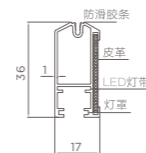

编码 ITEM NO.	规格 SPECIFICATIONS	产品尺寸 SIZE
706171M	3 米	3000X17X36mm
706173M	600mm	558X21.5X75mm
706174M	800mm	758X21.5X75mm
706175M	900mm	858X21.5X75mm
706176M	1100mm	1058X21.5X75mm

椭圆形挂衣杆（皮革） OVAL CLOTHES RAIL