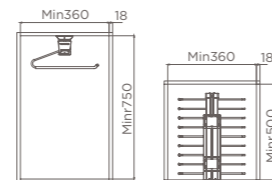

- 展示直观、方便拿取
- 满足裤子收纳
- Intuitive display and easy to pick
- Storage for pants

编码 ITEM NO.	柜体 CABINET	产品尺寸 SIZE
703502M	600 柜	350X453X171mm

裤架收纳架
PANTS RACK STORAGE RACK