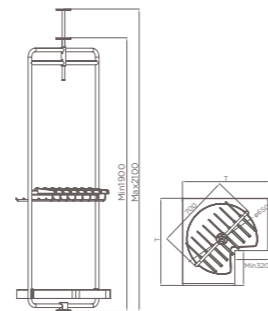

三层转角衣物架
THREE-LAYER CORNER CLOTHES BASKET

- 满足转角柜内整体区域的利用
- 建议收纳皮箱、裤裙、服饰
- Utilization of corner cabinet
- Storage for suitcase and clothing

编码 ITEM NO.	柜体 CABINET	产品尺寸 SIZE
706202M	≥ 800 柜	700X650X(1850-2000)mm

加高穿衣镜
FULL-LENGTH MIRROR