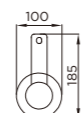

小领巾挂环
SCARF HANGING RING

- 挂丝巾、围巾、领巾、领带、腰带等细长状衣物；可与大领巾挂环、裤架、套装挂组合使用
- 材质使用柚木 + 锌合金 + 铁线 + 皮革

- Hang for silk scarves, neckties and belts
- Teak+ zinc alloy+ iron wire + leather

编码 ITEM NO.	产品尺寸 SIZE
706116S	26X99X192 mm